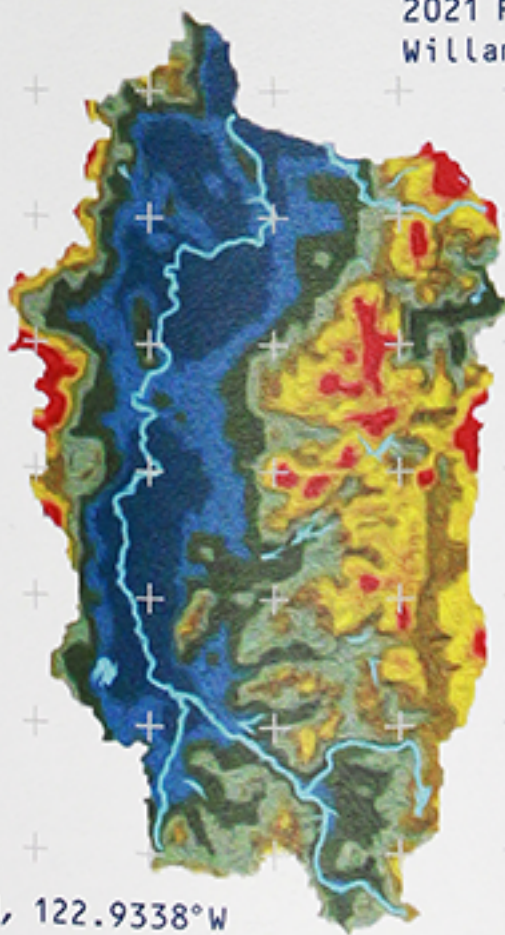

2021 PINOT NOIR:  
Willamette Valley

Rare North

44.9426°N, 122.9338°W