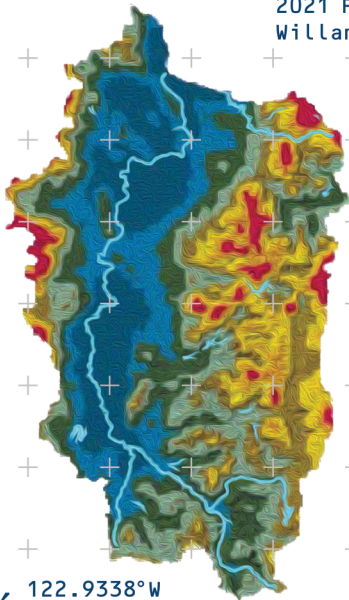

2021 PINOT NOIR:
Willamette Valley

Rare North

44.9426°N, 122.9338°W